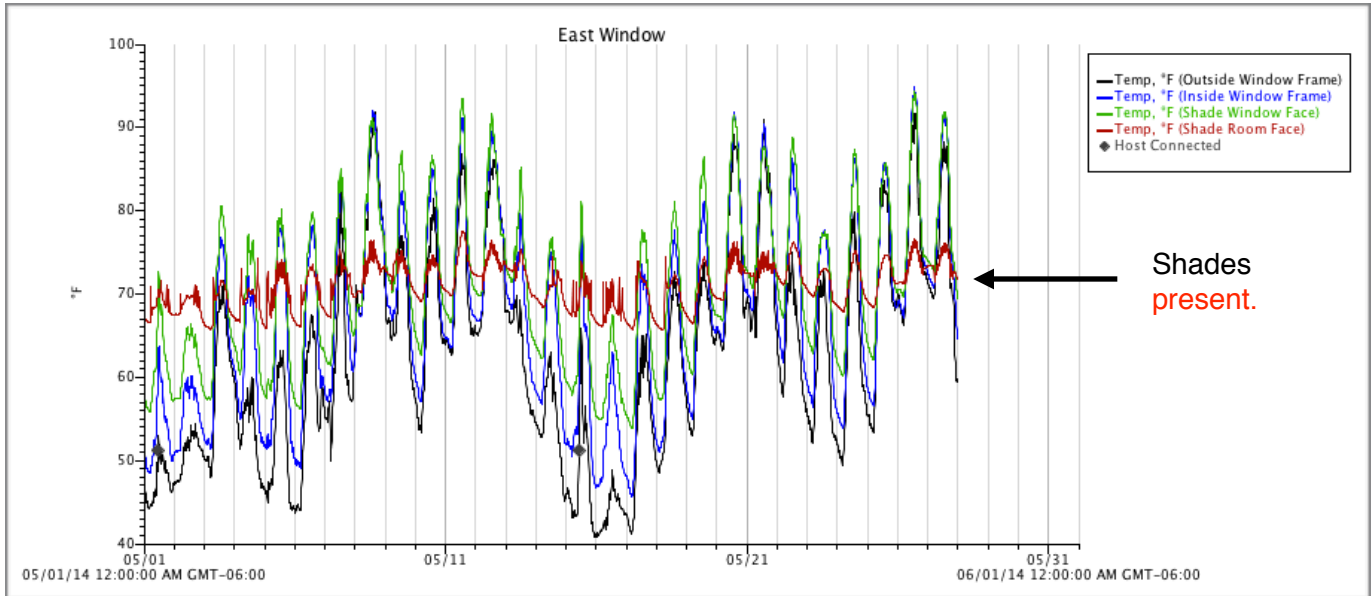

East Windows = Shades *permanently deployed* throughout test period.

West Windows = Shades *permanently raised* throughout test period.

A detailed report for **May 1 - 14** can be found [here](#).

A detailed report for **May 15 - 28** can be found [here](#).