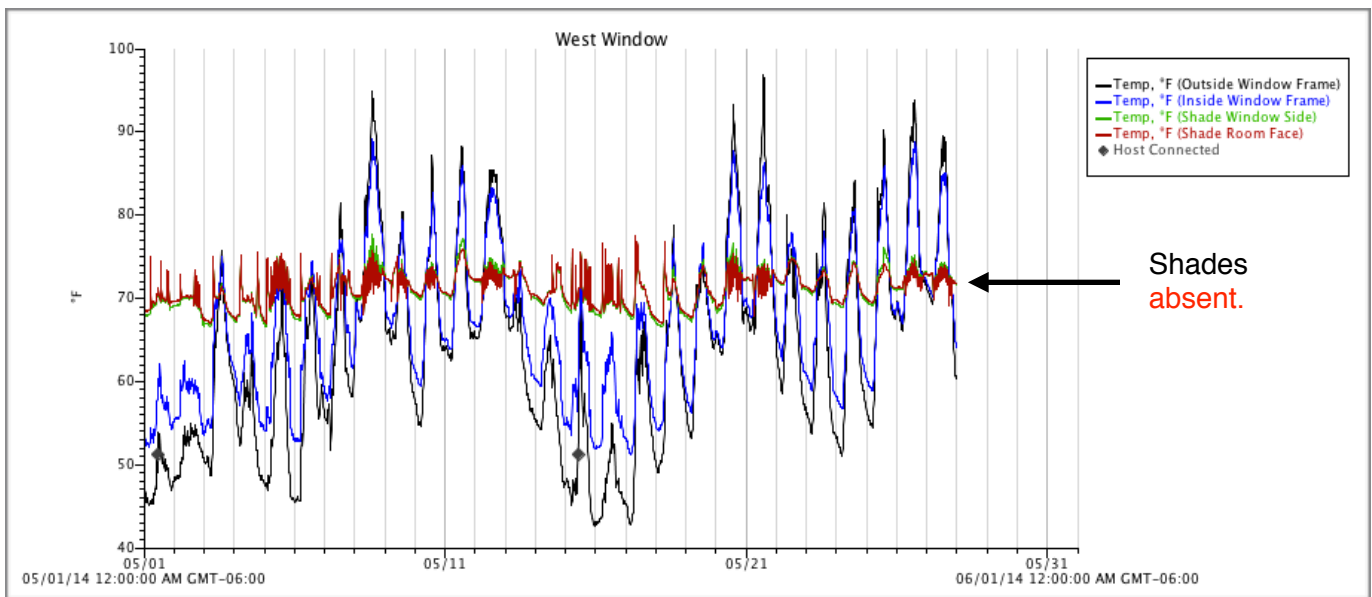

East Windows = Shades *permanently deployed* throughout test period.

West Windows = Shades *permanently raised* throughout test period.

A detailed report for **May 1 - 14** can be found [here](#).

A detailed report for **May 15 - 28** can be found [here](#).