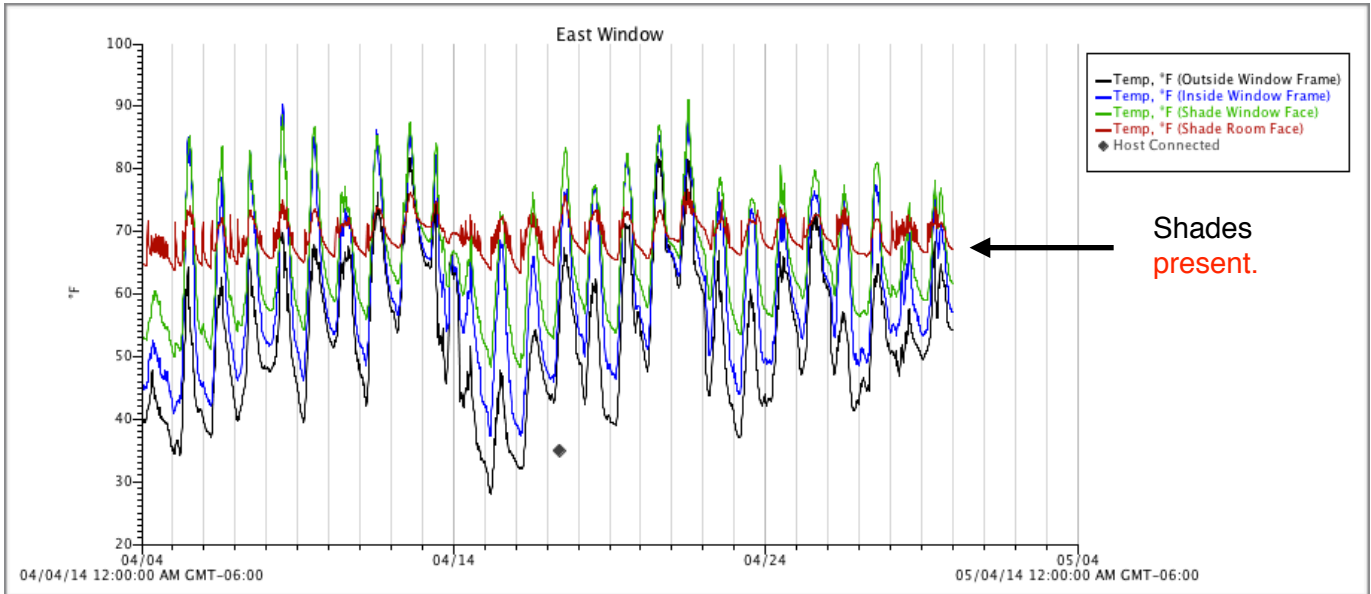

East Windows = Shades *permanently deployed* throughout test period.

West Windows = Shades *permanently raised* throughout test period.

A detailed report for **April 4 - 16** can be found [here](#).

A detailed report for **April 17 - 30** can be found [here](#).