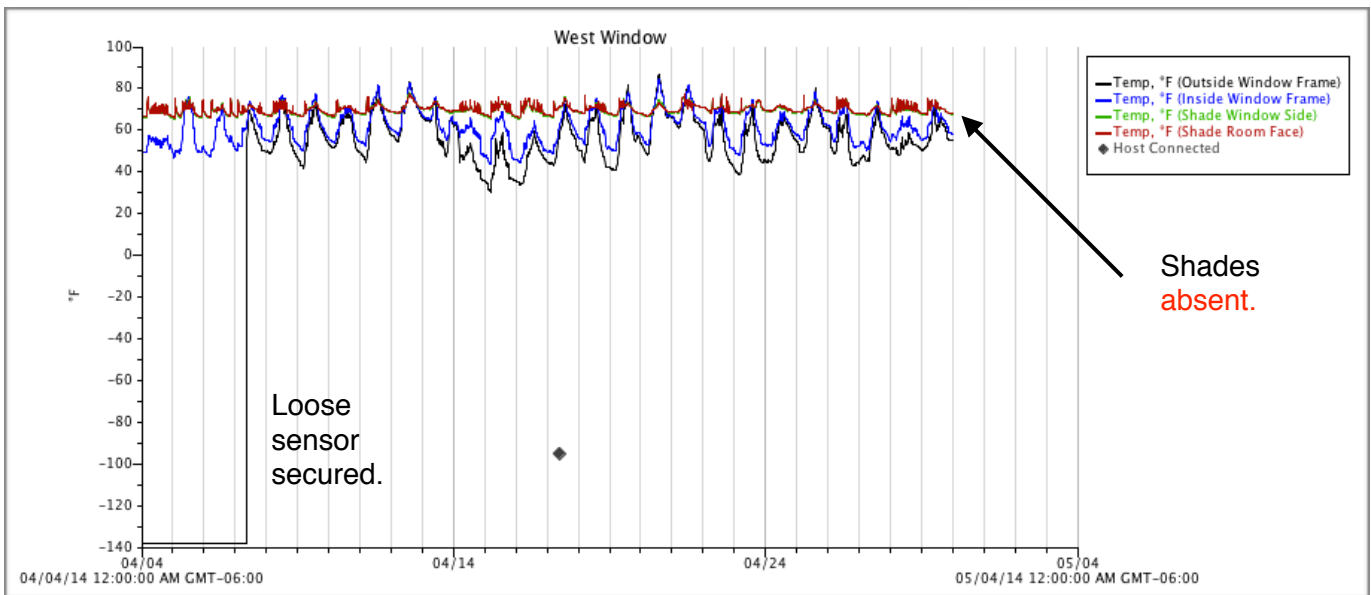

East Windows = Shades *permanently deployed* throughout test period.

West Windows = Shades *permanently raised* throughout test period.

A detailed report for **April 4 - 16** can be found [here](#).

A detailed report for **April 17 - 30** can be found [here](#).