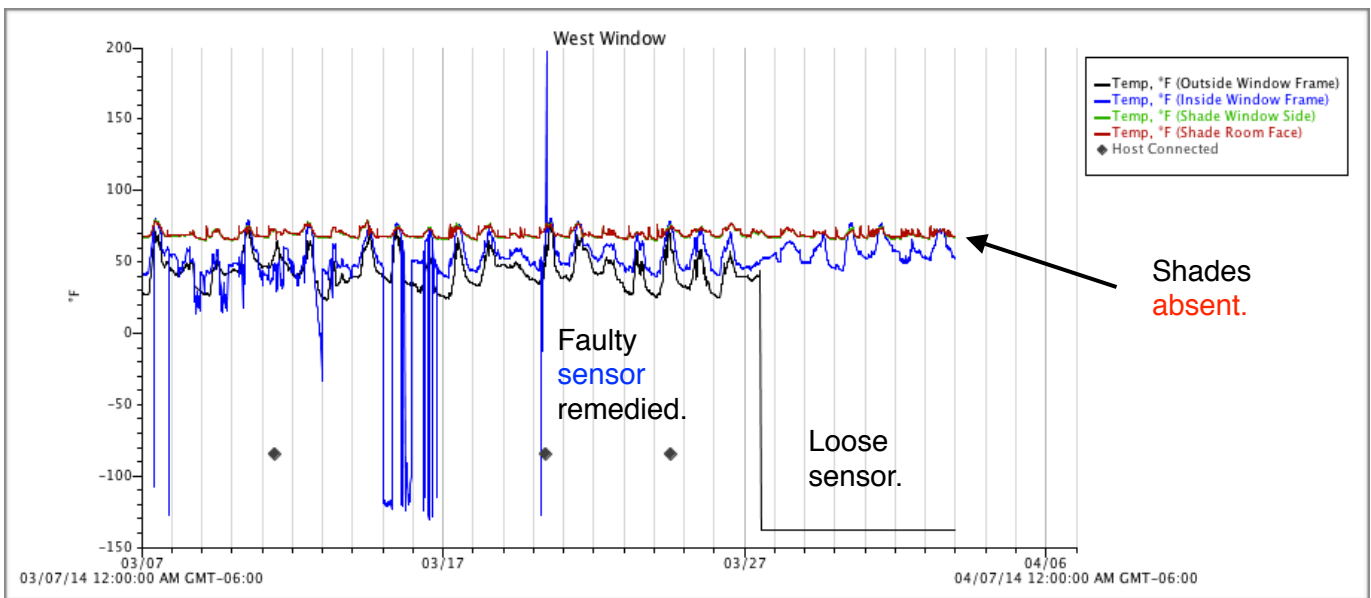

East Windows = Shades *permanently deployed* throughout test period.

West Windows = Shades *permanently raised* throughout test period.

A detailed report for **March 7 - 20** can be found [here](#).

A detailed report for **March 21 - April 3** can be found [here](#).