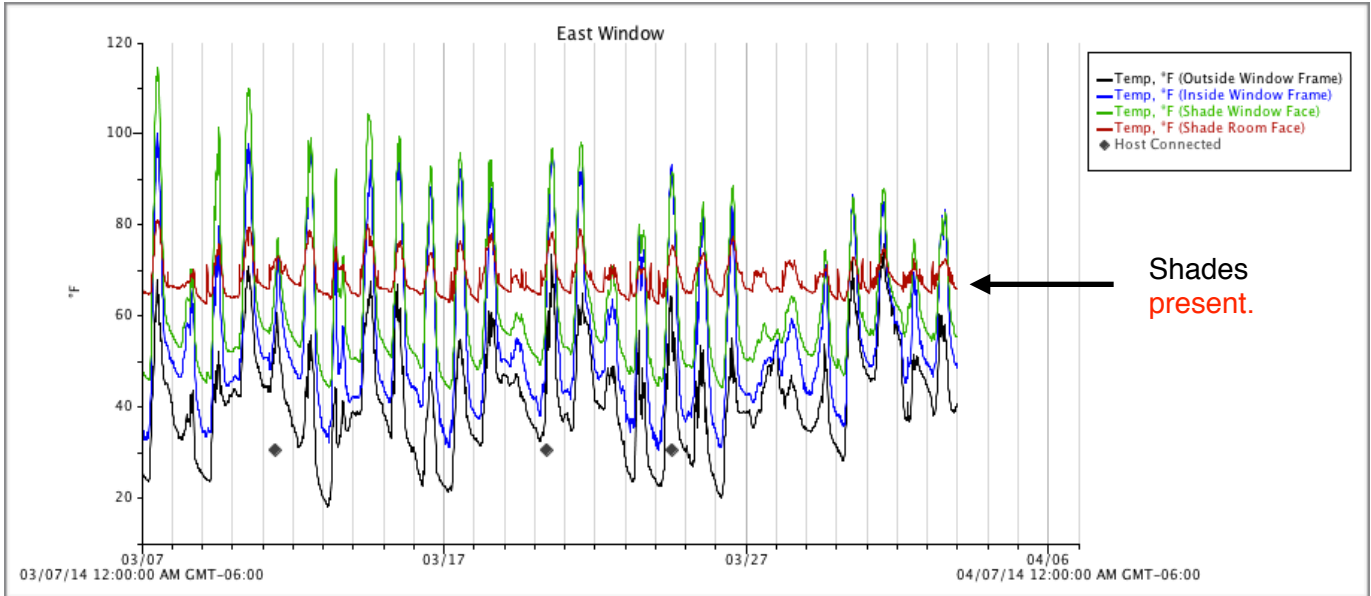

East Windows = Shades *permanently deployed* throughout test period.

West Windows = Shades *permanently raised* throughout test period.

A detailed report for **March 7 - 20** can be found [here](#).

A detailed report for **March 21 - April 3** can be found [here](#).