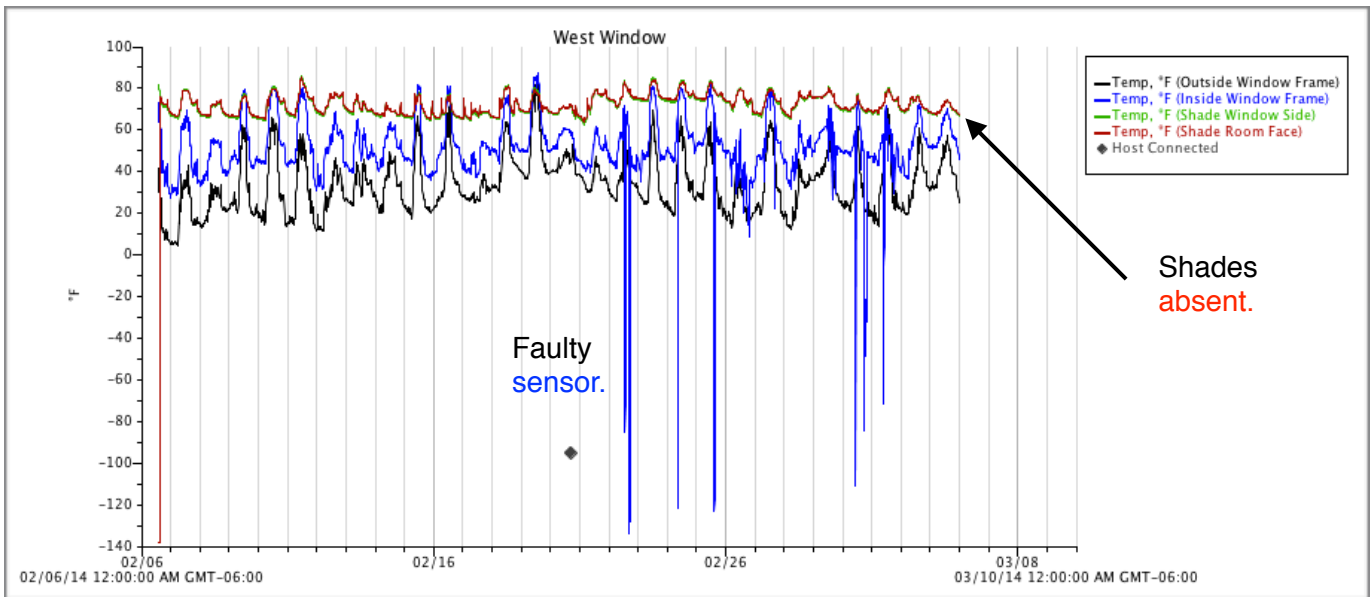

East Windows = Shades *permanently deployed* throughout test period.

West Windows = Shades *permanently raised* throughout test period.

A detailed report for **February 6 - 20** can be found [here](#).

A detailed report for **February 21 - March 6** can be found [here](#).