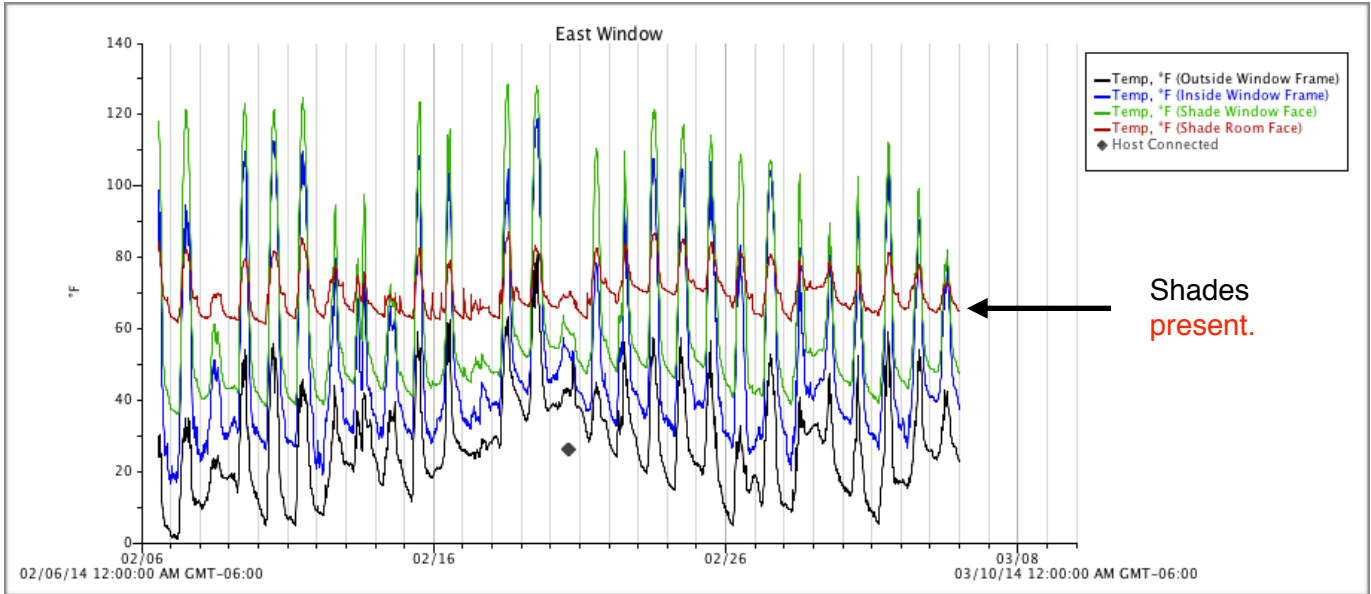

East Windows = Shades *permanently deployed* throughout test period.

West Windows = Shades *permanently raised* throughout test period.

A detailed report for **February 6 - 20** can be found [here](#).

A detailed report for **February 21 - March 6** can be found [here](#).