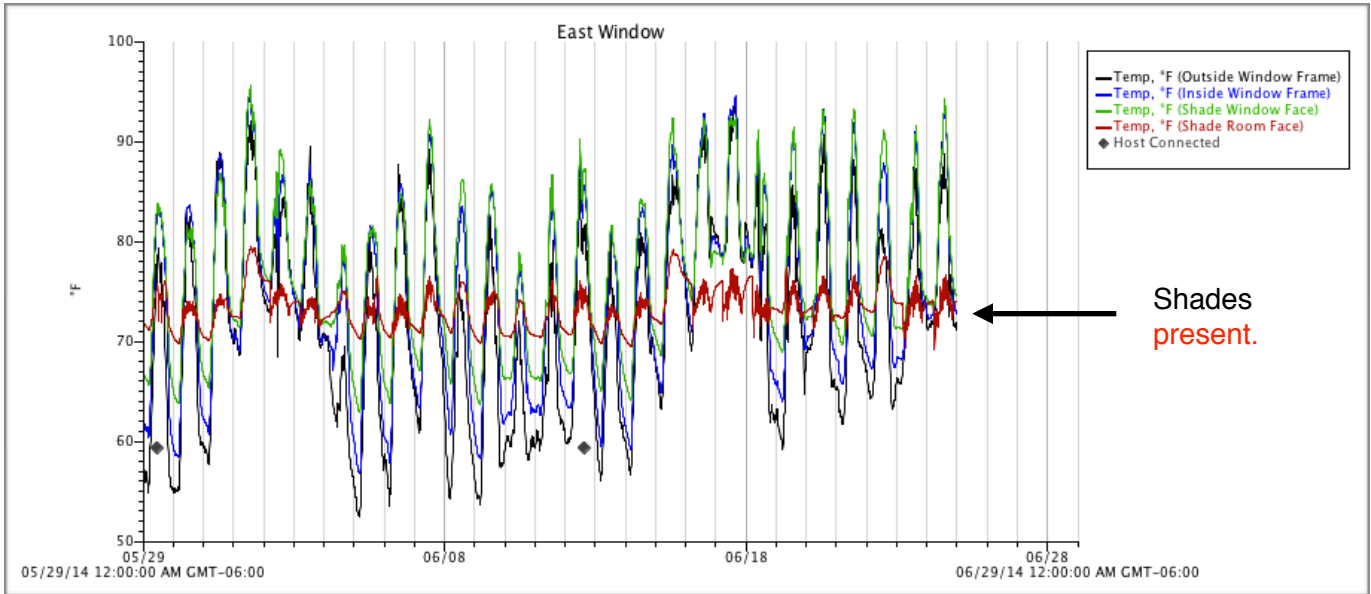

East Windows = Shades *permanently deployed* throughout test period.

West Windows = Shades *permanently raised* throughout test period.

A detailed report for **May 29 - June 11** can be found [here](#).