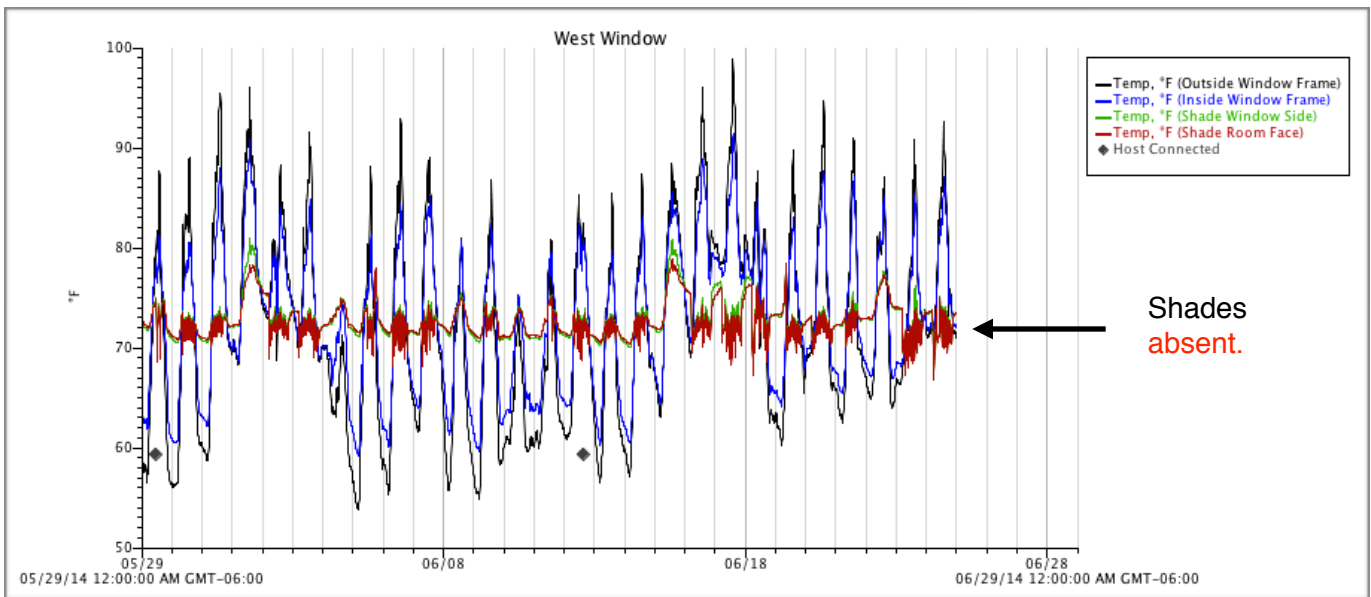

East Windows = Shades *permanently deployed* throughout test period.

West Windows = Shades *permanently raised* throughout test period.

A detailed report for **May 29 - June 11** can be found [here](#).