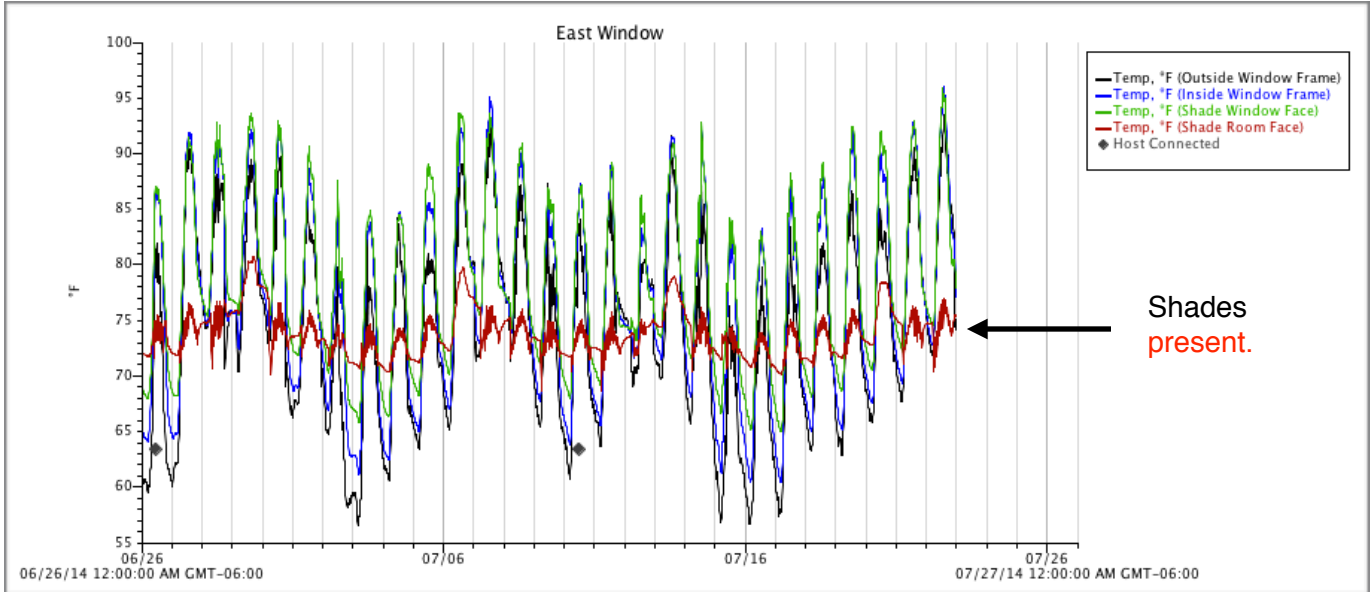

East Windows = Shades *permanently deployed* throughout test period.

West Windows = Shades *permanently raised* throughout test period.

A detailed report for **June 26 - July 9** can be found [here](#).