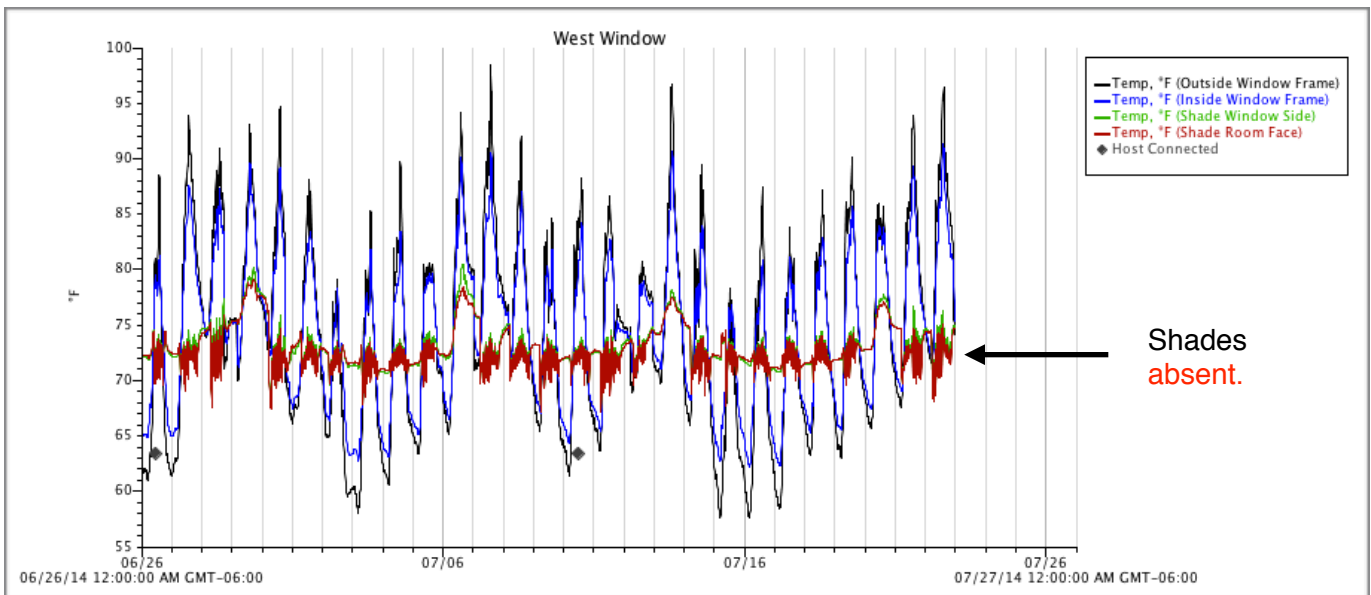

East Windows = Shades *permanently deployed* throughout test period.

West Windows = Shades *permanently raised* throughout test period.

A detailed report for **June 26 - July 9** can be found [here](#).